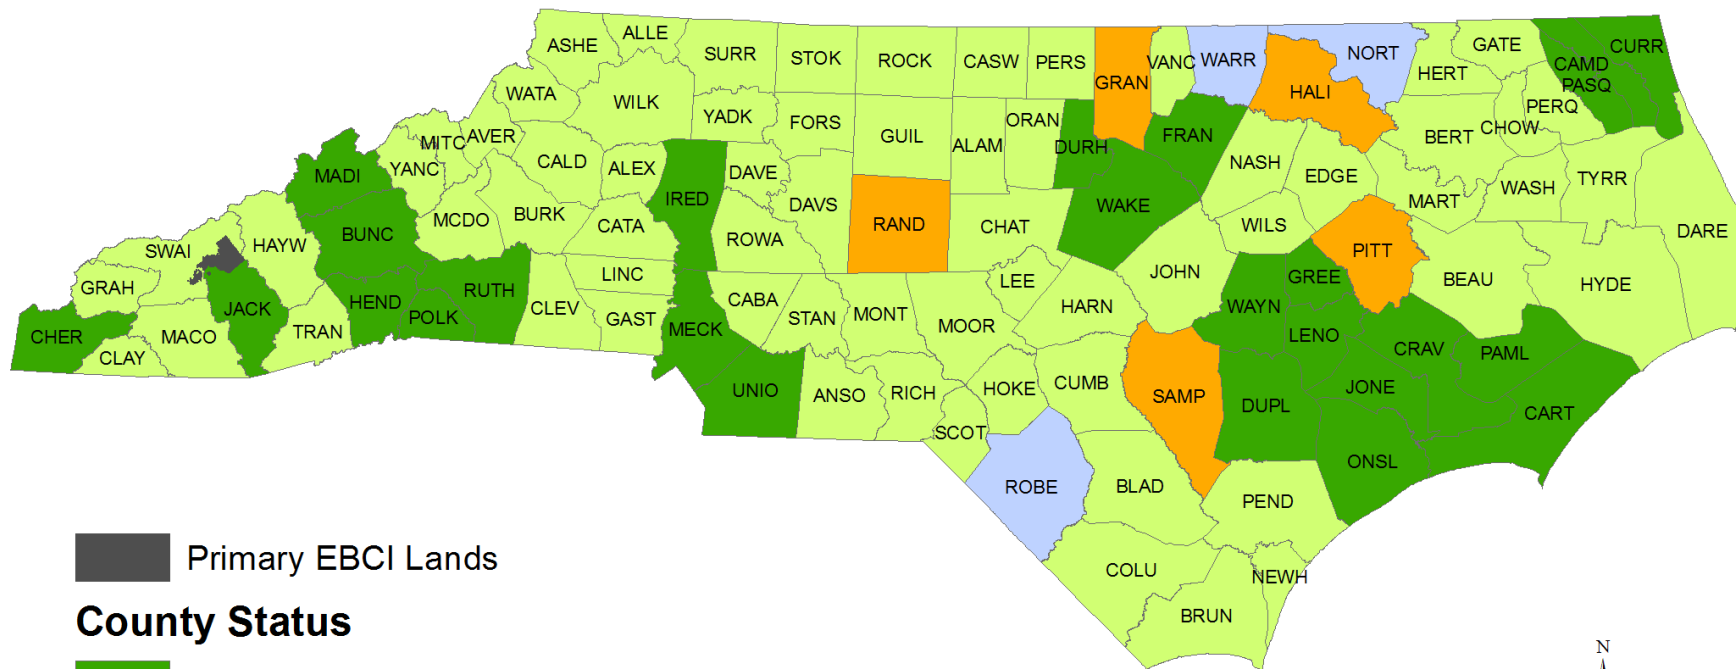

NC PARCELS

Working Group for Seamless Parcels

May 13, 2015

Status

- Project team assisting and producing
- Publication via NC OneMap in progress
 - 67 counties in 2015
 - 92 total since 2014
 - 8 in progress or scheduled
- Update the original 25 in May-June

NC Parcels Project Status

- Primary EBCI Lands
- County Status**
- Published 2014 (25)
 - Published 2015 (67)
 - In Progress (5)
 - Scheduled for May (3)

Sources: NC Center for Geographic Information and Analysis and the Working Group for Seamless Parcels, Statewide Mapping Advisory Committee.