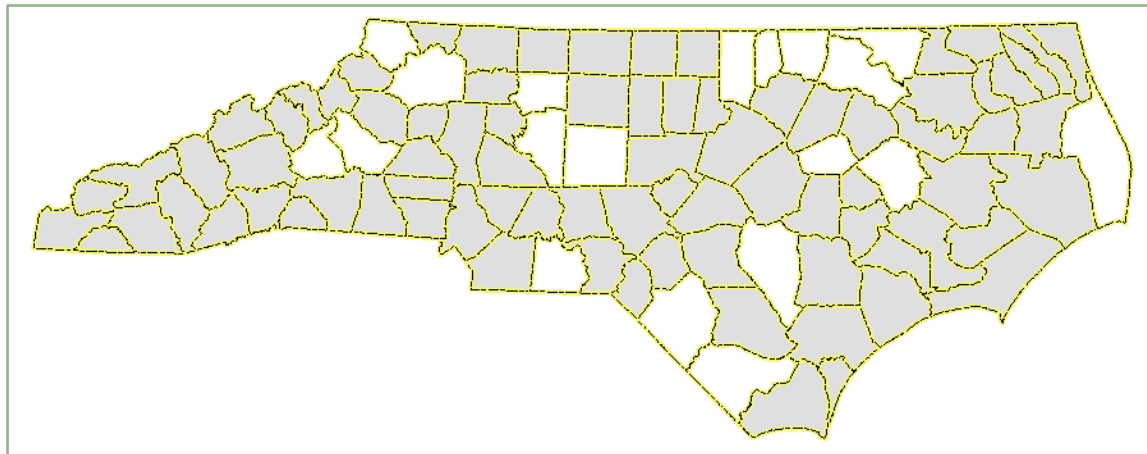

NC OneMap Tasks: Ongoing

- EPA Parcels to NC OneMap
- Currently 81 counties available for download and as web services

Website: data.nconemap.gov